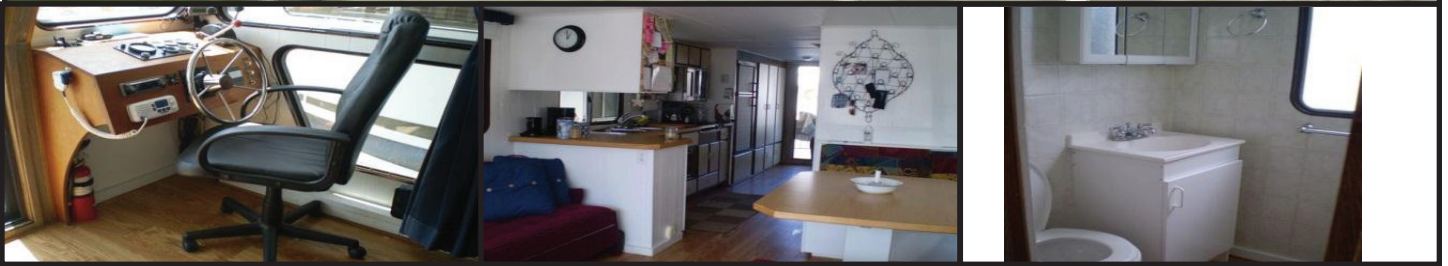

USED & PRE-OWNED HOUSEBOATS FOR SALE

ELLI-YOT 1986, SportCruiser, 40'

specifications

LENGTH 40'
BEAM 12'6"
PROPULSION Volvo 120 HP
APPROX. HOURS

features

Ducted Furnace

accommodation

SLEEPS 8
STATEROOMS 1
BUNKROOM No
LOFT Yes
SOFA 2 Converts
DINING Convertible Dinette
HEADS One Full w/Tub

audio/visual

VHF RADIO

appliances

3 Burner Stove
8.5 cu.ft. Refrigerator
Convection Microwave

location: SICAMOUS, BC

moorage: SHUSWAP LAKE

Twin Anchors Marine

a division of Twin Anchors Marine (1977) Ltd.