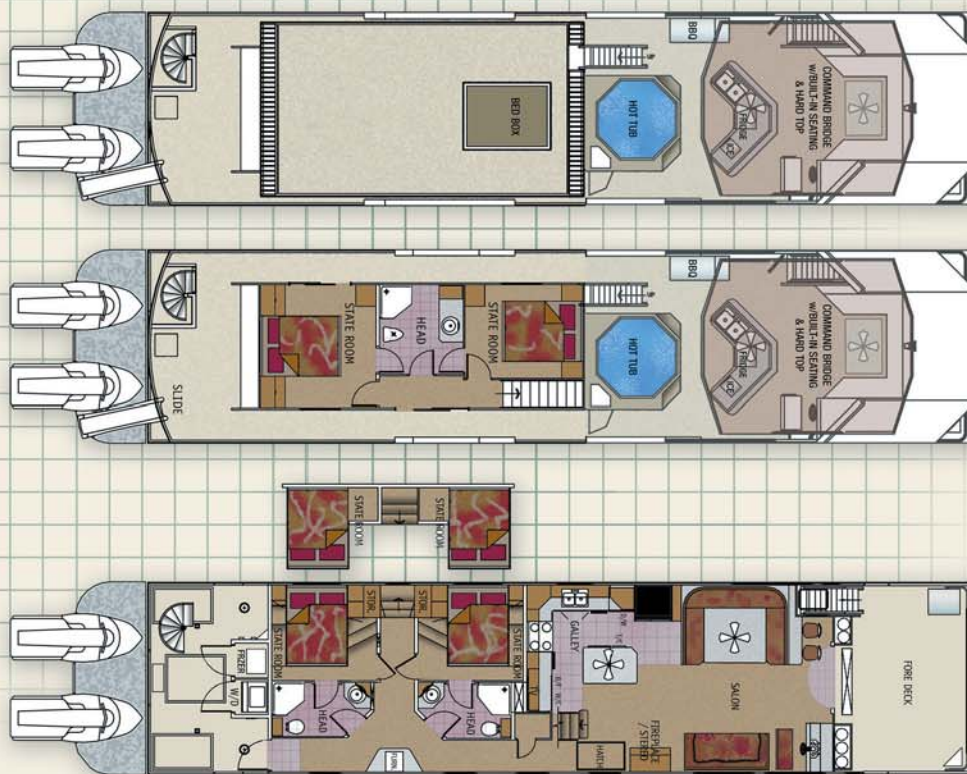

TANKAGE

Fuel 280 Gal.
Water 200 Gal.
Holding 700 Gal.
"Toy" Tank 200 Gal.