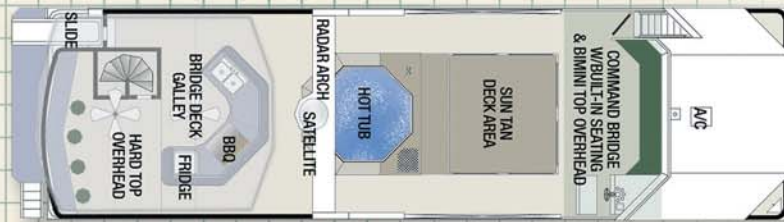

Cruise Craft 6016

Custom built for Twin Anchors Houseboats

Length _____ 60'
Beam _____ 16'
Fore Deck Length _____ 8'
Aft Deck Length _____ 9'
Head Room _____ 84"

TANKAGE
Fuel _____ 230 Gal.
Water _____ 130 Gal.
Holding _____ 750 Gal.

For rental information call 1-800-663-4026 or visit www.twinanchors.com

FOR MANUFACTURING INFO CALL 1-800-558-0881 OR VISIT twinanchors.com