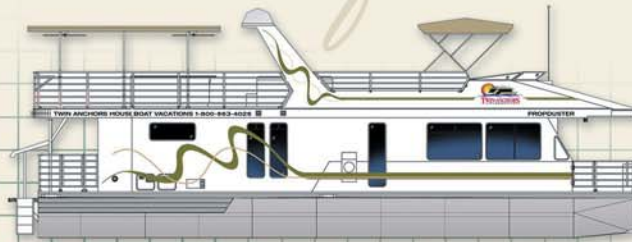

Cruise Craft 6016

Custom built for Twin Anchors Houseboats

Length _____ 60'
Beam _____ 16'
Fore Deck Length _____ 8'
Aft Deck Length _____ 9'
Head Room _____ 84"

TANKAGE
Fuel _____ 230 Gal.
Water _____ 130 Gal.
Holding _____ 750 Gal.

For rental information call 1-800-663-4026 or visit www.twinanchors.com

FOR MANUFACTURING INFO CALL 1-800-558-0881 OR VISIT twinanchors.com