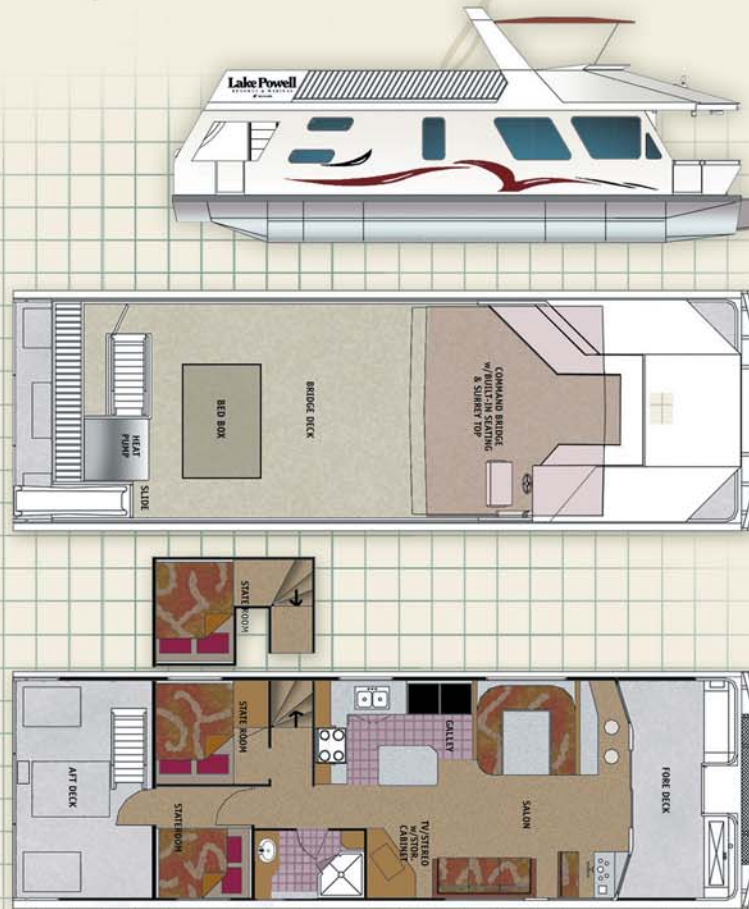

Cruise Craft

4815

Custom built for Lake Powell Resorts & Marinas

Length _____ 48'
Beam _____ 15'
Fore Deck Length _____ 8'
Aft Deck Length _____ 9'
Head Room _____ 84"

TANKAGE

Fuel _____ 230 Gal.
Water _____ 100 Gal.
Holding _____ 600 Gal.

For rental information call 1-800-528-6154 or visit www.lakepowell.com

FOR MANUFACTURING INFO CALL 1-800-558-0881 OR VISIT twinanchors.com