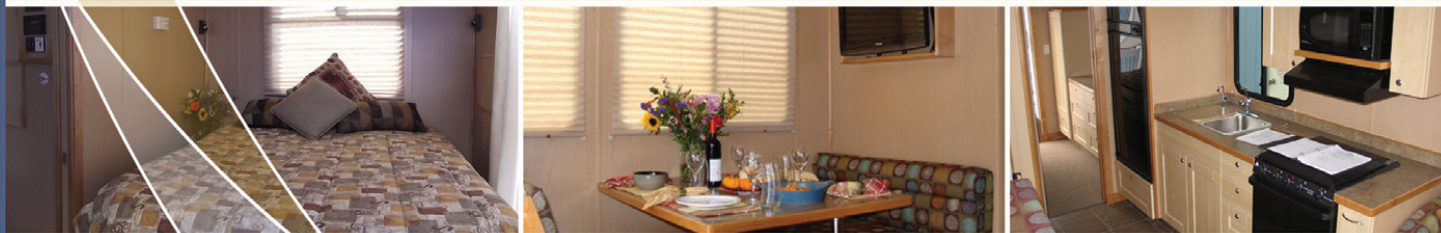

TrailCruiser 3510

STRUCTURAL

2 - 5ft Patio Doors
Crowned "I" Beam Trusses
Fiber-glassed, non-skid decks
3/4" FRP wall panels
Insulation above headliner - R12
Custom Graphics

RAILS, LADDERS & ACCESSORIES

Picket Rails - 35" High
Waterslide
* Powder coated rails and ladders
Boarding Ladder
Retractable Boarding Ramp
* Bimini Top

MECHANICAL FEATURES & POWER OPTIONS

90 Hp Mercury EXLPT - 4 stroke
Tachometer, hour meter, trim
and fuel gauges
Hydraulic Steering
Mechanical single lever controls

HEATING, COOLING & VENTILATION

20,000 BTU Forced Air Furnace - Ducted
*13,500 BTU Air Conditioner - Ducted

PLUMBING FEATURES & OPTIONS

Double Stainless Steel Sink - Galley
5.8 GPM variable speed pump
2.8 GPM onboard water pump
Porcelain Head and Vanity Sink
Neo-angle Shower
* Aft Deck Shower

ELECTRICAL FEATURES & OPTIONS

110V/12V Electrical Panels
30 Amp Shore Power with 25' cord
4 Cabin Batteries - 6 volt deep cycle
* 2000 Watt True-Sine Inverter
LED Lighting throughout
*630 Watt Solar array (3 - 210 watt panels and controller)

APPLIANCES & ELECTRONICS

8 cu.ft. 2 way propane refrigerator
21" Propane 3-burner range w/oven
10 Gallon Hot Water Heater
* Microwave
12v AM/FM/CD in-dash unit w/MP3 jack
4 Speakers
*26" Flat Screen TV w/swivel wall mount
Blu-Ray player

CABINETS & MILLWORK

Cabinet Features: plywood counter-tops, toe kicks, & drawer construction
Medicine Cabinet w/mirrored Door
Chest of Drawers and two tall wardrobe lockers in Stateroom
European adjustable hinges
Galley storage cabinet
Pull-out Pantry

CABIN FINISHING / FURNISHINGS

Hardwood moldings throughout
Designer wall/ceiling panelling
Hinged Helm Seat
Hinged Island Bed w/storage
Sleeper Sofa (sleeps 2)
Dinette (sleeps 2)
Night Table Shelves

SAFETY

Navigation Lights
Sounding Horn
* INDICATES OPTIONS
Ships Bell
Propane / CO Detectors

Hand-built quality you can trust.